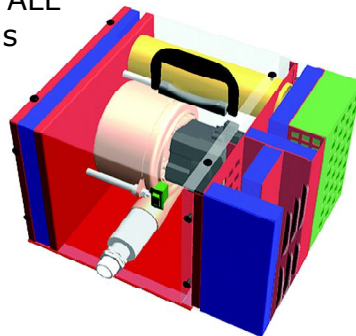

The Q-GOLD™ Series Quiet Turbines

Fuji has reduced turbine noise levels by over 50% without causing any unwanted side effects such as overheating or air restriction. The patented method used by Fuji allows the turbine motor to sit in an all-metal enclosure the way that standard turbines do. The Fuji Q-GOLD™ Series Quiet turbines have computer-designed airflow configurations that completely eliminate the 'Direct Sound Paths' found on ALL low to mid-priced HVLP turbine systems available today. Direct sound paths are responsible for the noise factor.

If excessive noise is a problem for you, please consider spending a little more for a Q-GOLD™ Series Turbine. There is no quieter turbine on the market today.