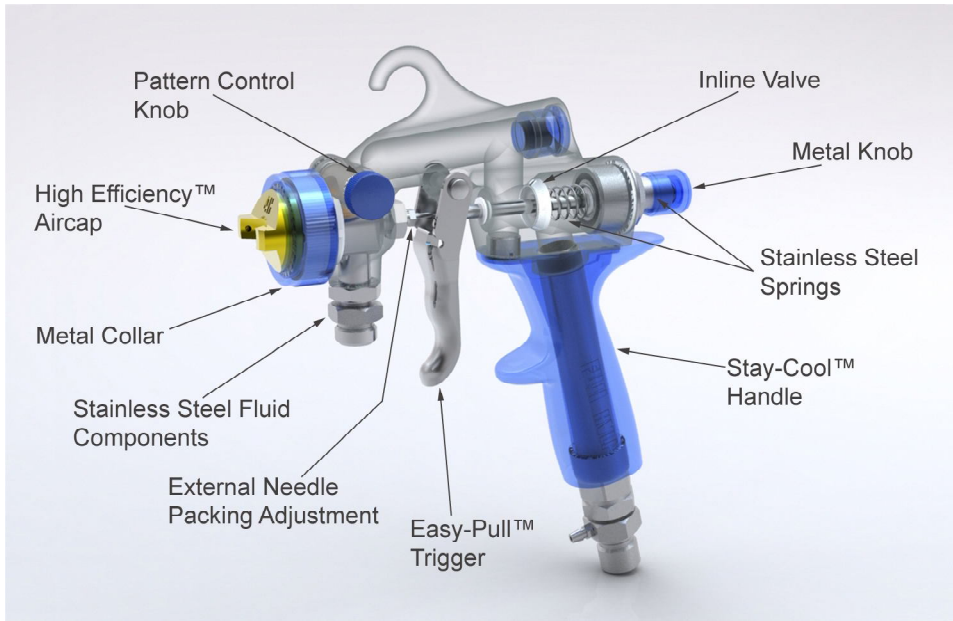

System Specifications

Model	M Mite	Super™	Q™
Spraygun	XPC	✓	✓
AirCap Set	1.4mm	✓	✓
Fluid Components	Stainless	✓	✓
Cup Capacity	1 Quart	✓	✓
Cup Capacity Metric	1000cc	✓	✓
Cup Type	Lever	✓	✓
Hose Feet/Metric	25ft/7.6m	✓	✓
Motor Model (Stage)	3 or 4 stage	3 or 4 stage	
Voltage	110v	✓	✓
Air Filter(s)	2	1	1
Noise Level	Loud	Quiet	Very Quiet
System (In Carton)	27lbs	36lbs	40lbs
System Metric	12.2kg	16.3kg	18.2kg
Warranty	24 Months	-	Parts & Labor

The Semi-PRO 2™ system is designed for serious Hobbyists and Professionals and stacked with features not found on any similar priced systems. The New Fuji Model M-Spraygun is Non-bleed to prevent blowing around of shopdust and overspray. A Pattern Control Knob (rear) adjusts the size of the fan from small round to large (and anywhere in between). The M-Model Gun is light-weight and ergonomic with a Quick Lever-action 1 Quart (1000cc) Cup Assembly.

The Metal Turbine Case encloses a Super-Powerful 1400 watt Bypass Motor that produces enough power to spray any type of coating (when thinned appropriately). A handy Gun Stand is situated on the top of the Turbine.

A full length 25 ft hose includes an Air Control Valve and Quick Connect Coupler to round out the System. Unbelievably priced at \$399.00 (Street Price).

Enjoy the Benefits of HVLP with a Fuji!

The FUJI XPC™ Type Spray Gun